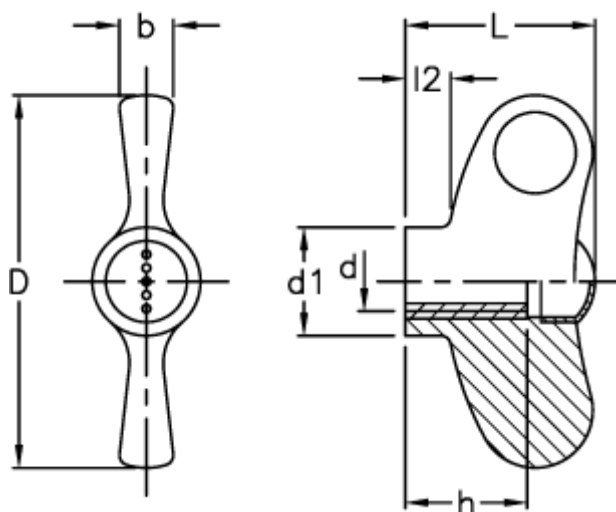

Article number: 23052232361

Description: E+G Wing nut
EWN.55 B-M6-C1, black cap

Measures

b	= 8
D	= 55
d1	= 16.0
d 6H	= M6
h	= 18
L	= 28
l2	= 6.5